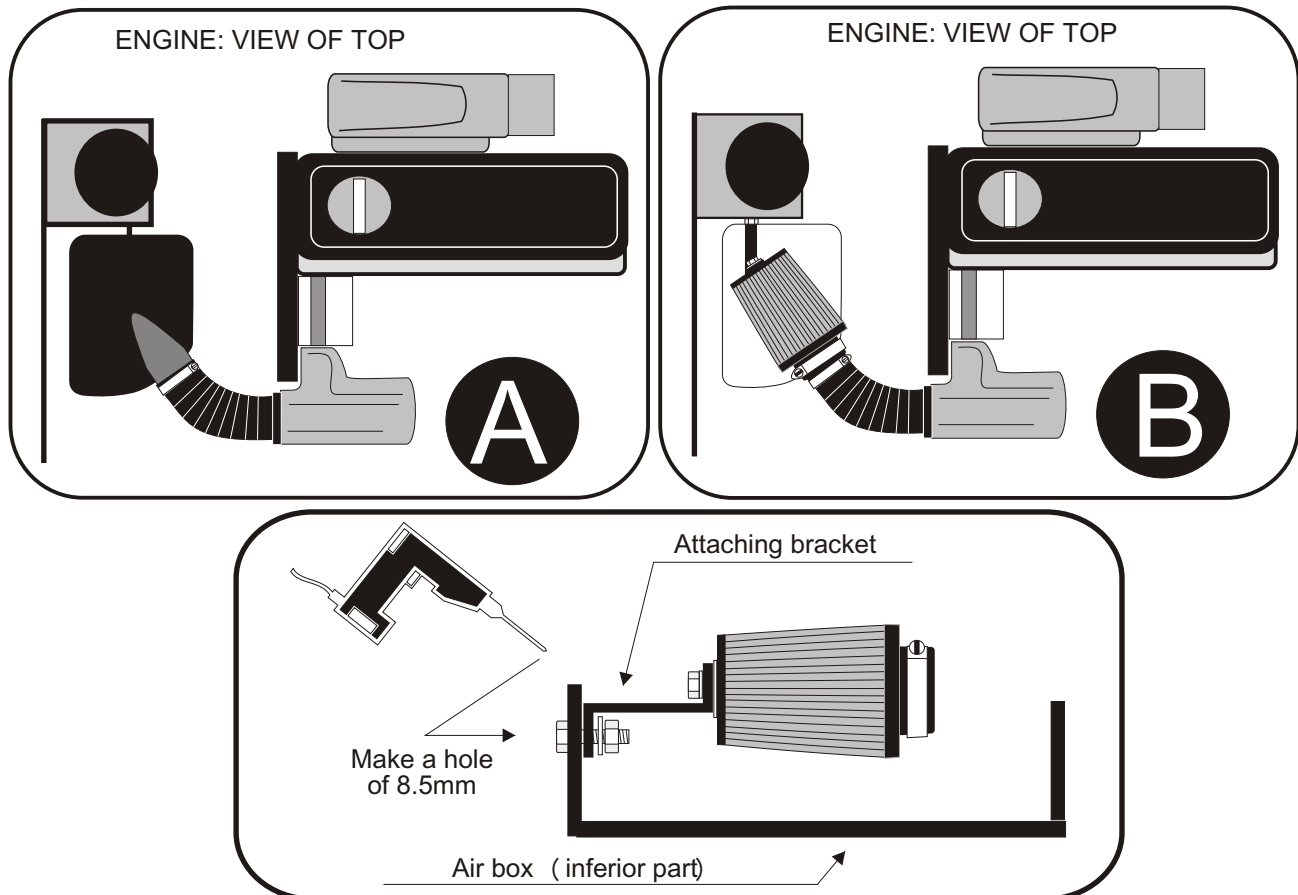

KIT ADMISSION DIRECTE DIRECT INDUCTION KIT

VW GOLF + CORRADO G60

S.A.S.
Chrono'Sport
122 rue du faubourg Saint Jean
ZA de l'AVELON - 60000 BEAUVAIS -
FRANCE
00.33.3.44.02.64.64
00.33.3.44.02.87.10

Part n° :P18

FITTING INSTRUCTION

- Remove the air .
- Put the induction kit on the original hard hose (see diagram B)
- Make a hole of 8.5mm and fix the attaching bracket with the accessories.

IMPORTANT:

The running of your engine is linked directly with the maintenance of the air filter. Clean your air filter every 7000 kms or 4500 miles with Green cleaning products..