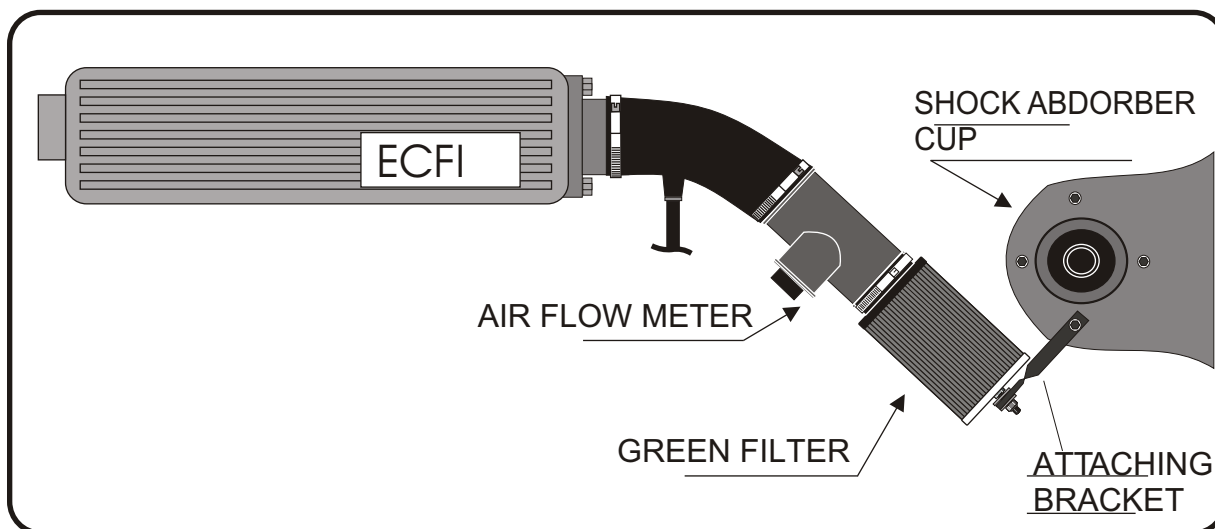

Part n° :P106

FITTING INSTRUCTION

Remove the complete air box.

Fix the Green filter onto the air flow meter.

Fix the Green filter with the bracket onto the shock absorber cup.

Adjust the filter so that it does not touch a mechanical part.