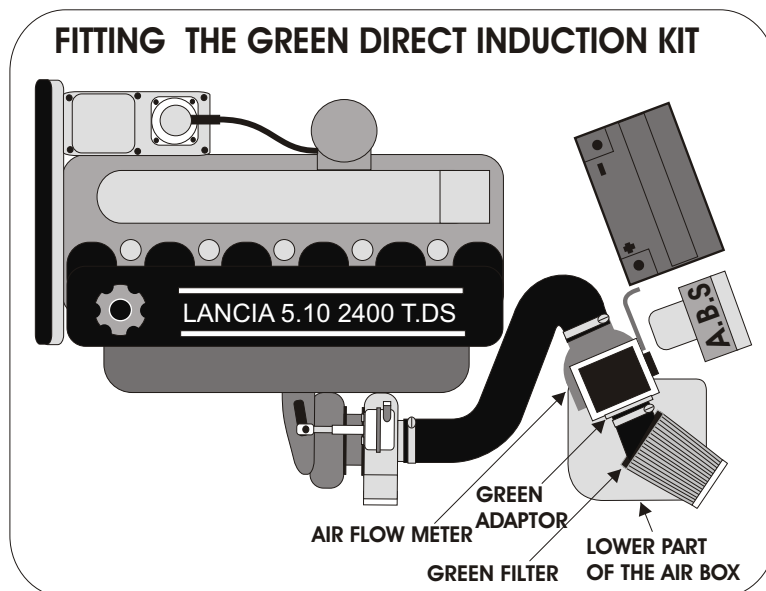

## KIT ADMISSION DIRECTE DIRECT INDUCTION KIT

LANCIA KAPPA 2.4L TD

S.A.S.

**Chrono'Sport**

122 rue du faubourg Saint Jean  
ZA de l'AVELON - 60000 BEAUVAIS -  
FRANCE

00.33.3.44.02.64.64

00.33.3.44.02.87.10

**Part n° :P128**

# FITTING INSTRUCTION

- 1)- Remove the upper part of the air box.
- 2) - Fix the GREEN adaptor to the air flow meter with the screws provided.
- 3)- Fix the GREEN filter to the adaptor.