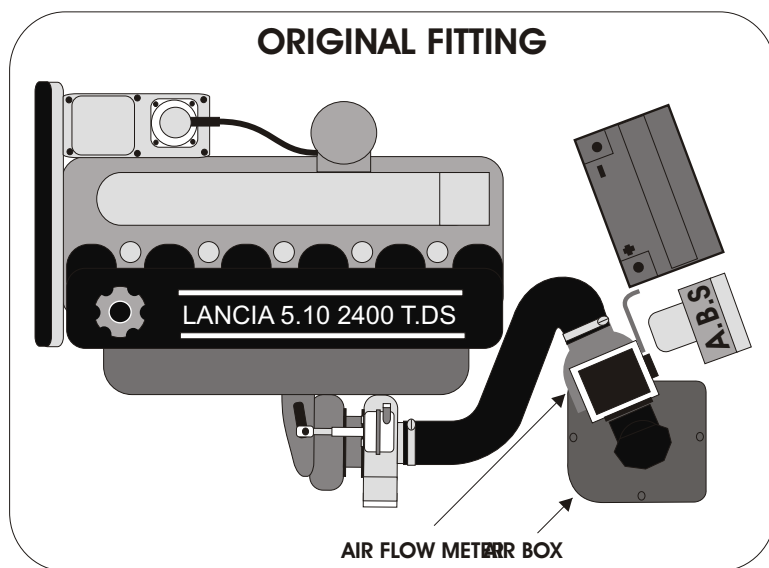

**Part n° :P128**

# FITTING INSTRUCTION

- 1)- Remove the upper part of the air box.
- 2) - Fix the GREEN adaptor to the air flow meter with the screws provided.
- 3)- Fix the GREEN filter to the adaptor.