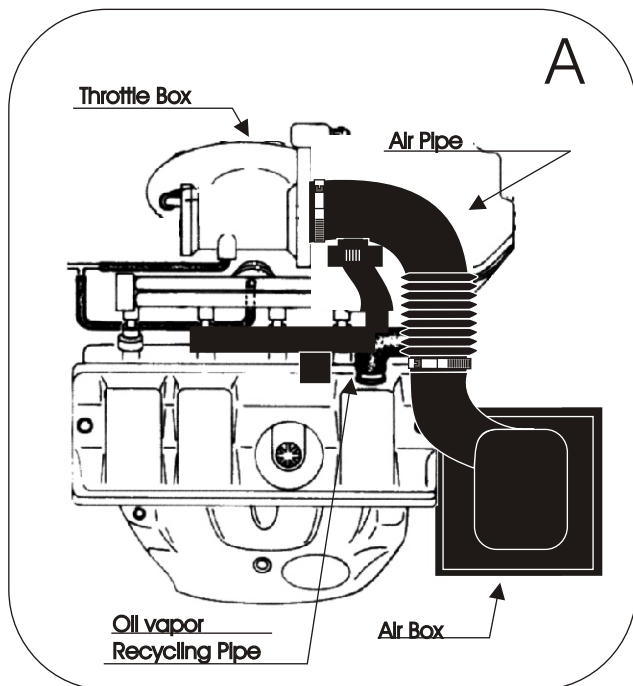

IMPORTANT:

The running of your engine is linked directly with the maintenance of the air filter. Clean your air filter every 7000 kms or 4500 miles with Green cleaning products.

WARRANTY:

The air filter guarantee is for defects in materials and workmanship only. Guarantee is void if the air filter is damaged by an accident, unreasonable use, neglect, misuse, abuse, improper installation or other causes not arising out of defects in materials and workmanship. The induction kit is a technical product so it is necessary to have some basic mechanical skills. If problems do not hesitate to have your induction kit fitted by a professional.

Green Technical dept : TEL: 00.33.3.44.02.64.64