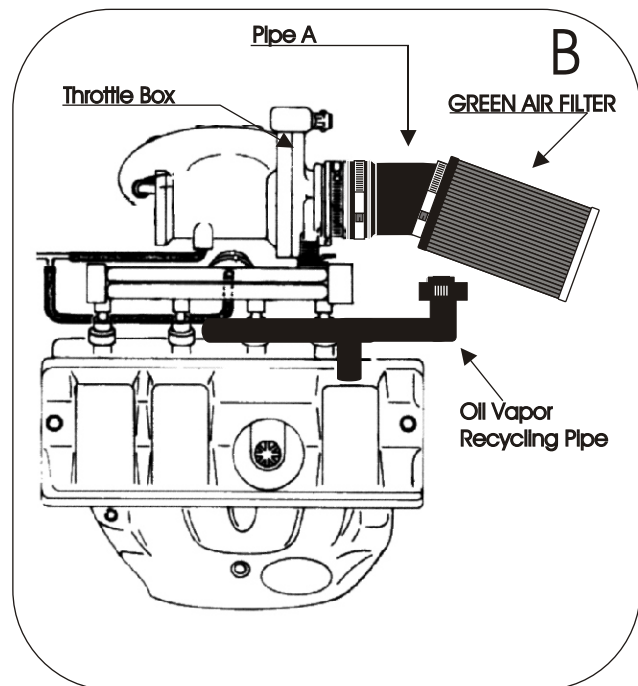

IMPORTANT:

The running of your engine is linked directly with the maintenance of the air filter. Clean your air filter every 7000 kms or 4500 miles with Green cleaning products.

WARRANTY:

The air filter guarantee is for defects in materials and workmanship only. Guarantee is void if the air filter is damaged by an accident, unreasonable use, neglect, misuse, abuse, improper installation or other causes not arising out of defects in materials and workmanship. The induction kit is a technical product so it is necessary to have some basic mechanical skills. If problems do not hesitate to have your induction kit fitted by a professional.

Green Technical dept : TEL: 00.33.3.44.02.64.64