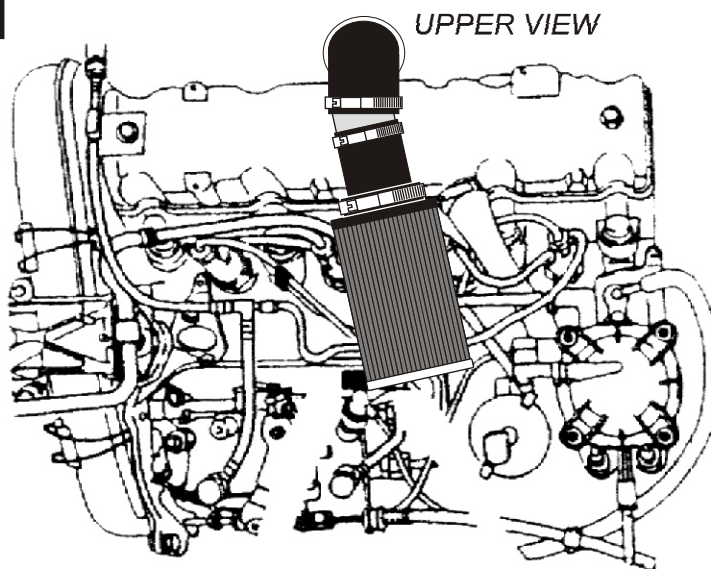

KIT ADMISSION DIRECTE
DIRECT INDUCTION KIT

PEUGEOT 205 DIESEL

S.A.S.
Chrono'Sport
122 rue du faubourg Saint Jean
ZA de l'AVELON - 60000 BEAUVAIS -
FRANCE

 00.33.3.44.02.64.64

 00.33.3.44.02.87.10

Part n° :P193

FITTING INSTRUCTION

Remove the pipe between original air box and inlet manifold (see diagram A)

Fix the Green kit onto inlet manifold as in diagram B.

NOTE : the air box stays in its original place.

IMPORTANT: