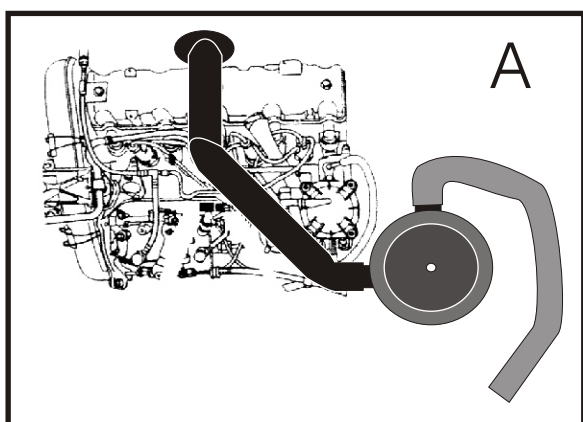

KIT ADMISSION DIRECTE
DIRECT INDUCTION KIT

PEUGEOT 205 DIESEL

S.A.S.
Chrono'Sport
122 rue du faubourg Saint Jean
ZA de l'AVELON - 60000 BEAUVAIS -
FRANCE

 00.33.3.44.02.64.64

 00.33.3.44.02.87.10

Part n° :P193

FITTING INSTRUCTION

Remove the pipe between original air box and inlet manifold (see diagram A)

Fix the Green kit onto inlet manifold as in diagram B.

NOTE : the air box stays in its original place.

IMPORTANT: