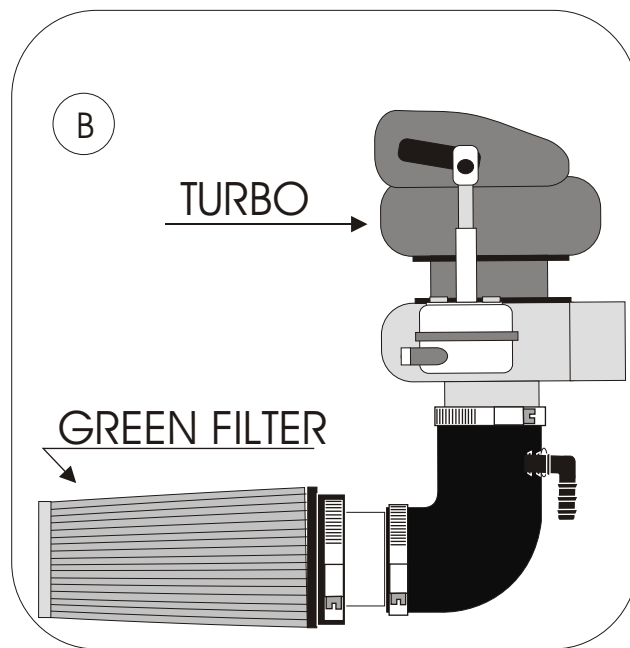

IMPORTANT:

The running of your engine is linked directly with the maintenance of the air filter. Clean your air filter every 7000 kms or 4500 miles with Green cleaning products.

WARRANTY:

The air filter guarantee is for defects in materials and workmanship only. Guarantee is void if the air filter is damaged by an accident, unreasonable use, neglect, misuse, abuse, improper installation or other causes not arising out of defects in materials and workmanship. The induction kit is a technical product so it is necessary to have some basic mechanical skills. If problems do not hesitate to have your induction kit fitted by a professional.