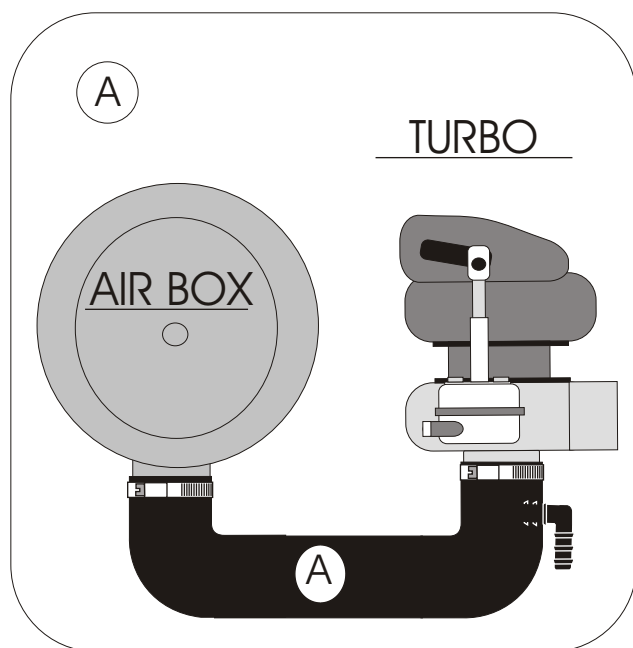

IMPORTANT:

The running of your engine is linked directly with the maintenance of the air filter. Clean your air filter every 7000 kms or 4500 miles with Green cleaning products.

WARRANTY:

The air filter guarantee is for defects in materials and workmanship only. Guarantee is void if the air filter is damaged by an accident, unreasonable use, neglect, misuse, abuse, improper installation or other causes not arising out of defects in materials and workmanship. The induction kit is a technical product so it is necessary to have some basic mechanical skills. If problems do not hesitate to have your induction kit fitted by a professional.