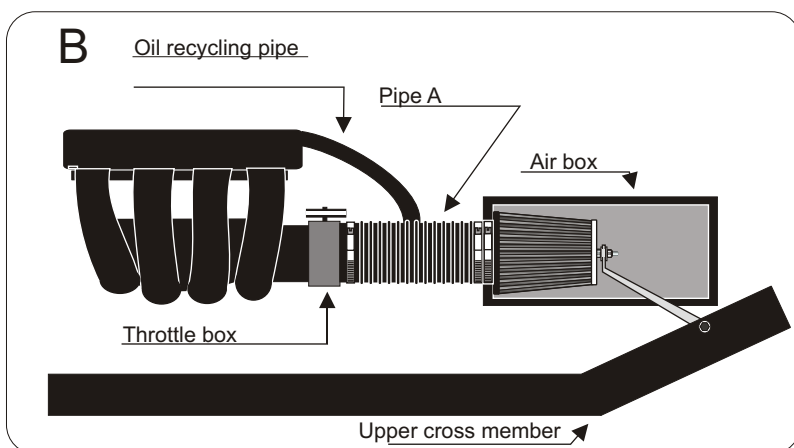

# FITTING INSTRUCTION

Remove the upper part of the air box.

Fix the green filter with the sleeve to the pipe A (see diagram B).

Fix the bracket provided in the kit to the green filter. (see diagram B)

Adjust the bracket in order that the filter does not touch a mechanical part then drill the upper cross member with a 8 mm hole.

Fix the bracket with the clamp provided (See diagram B)