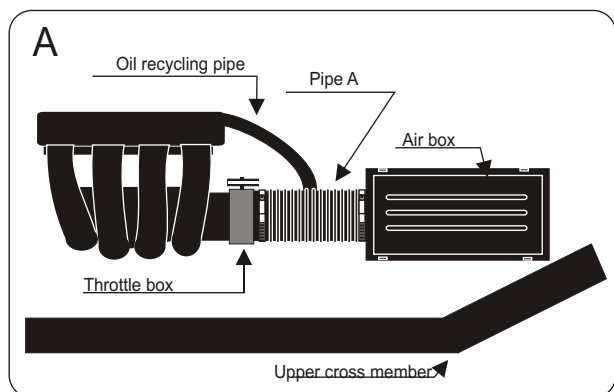

# FITTING INSTRUCTION

Remove the upper part of the air box.

Fix the green filter with the sleeve to the pipe A (see diagram B).

Fix the bracket provided in the kit to the green filter. (see diagram B)

Adjust the bracket in order that the filter does not touch a mechanical part then drill the upper cross member with a 8 mm hole.

Fix the bracket with the clamp provided (See diagram B)